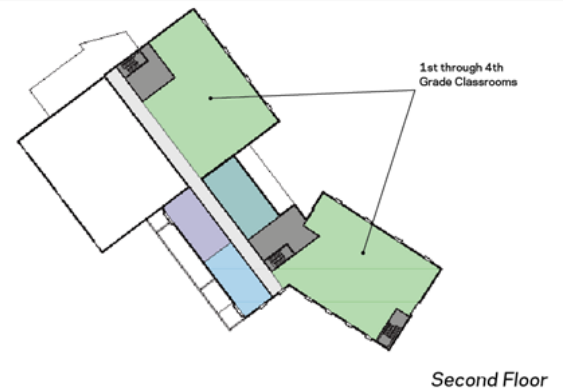

## A new elementary school completes campus

The proposed new elementary school to replace both Shannon and Carpenter Elementary Schools will complete the process of creating a central PK-12 campus.

The new school will be located southeast of the middle school. The diagram to the right shows how vehicle traffic could flow from the main entrance to the high school, middle school, and elementary school separately.

As illustrated in the site plan to the right, buses will continue to enter the site as they do today. Elementary school bus riders will enter the building through an entrance where the middle school and elementary school meet. Because more than half of elementary students ride the bus and an additional 45-50 students arrive early for Panther Academy, the number of additional cars entering the campus each morning and afternoon is expected to be minimal. Parents dropping their kids off or picking them up will enter further to the east (see the teal lines in the graphic) and will continue to the south of the new elementary school, which is the front of the building. There will be two entrances: one main entrance and a separate entrance for Panther Academy (see the floor plans below).

## NEW ELEMENTARY SCHOOL FLOOR PLAN CONCEPT

## NEW ELEMENTARY SCHOOL DESIGN CONCEPT

This is a concept of what the new elementary school *could* look like. This view is the front of the building, which faces southwest. Just as you see in the floor plans above, there are two entrances. The main entrance is the one to the left with a glass front. The Panther Academy entrance is by the panther images on the gym.