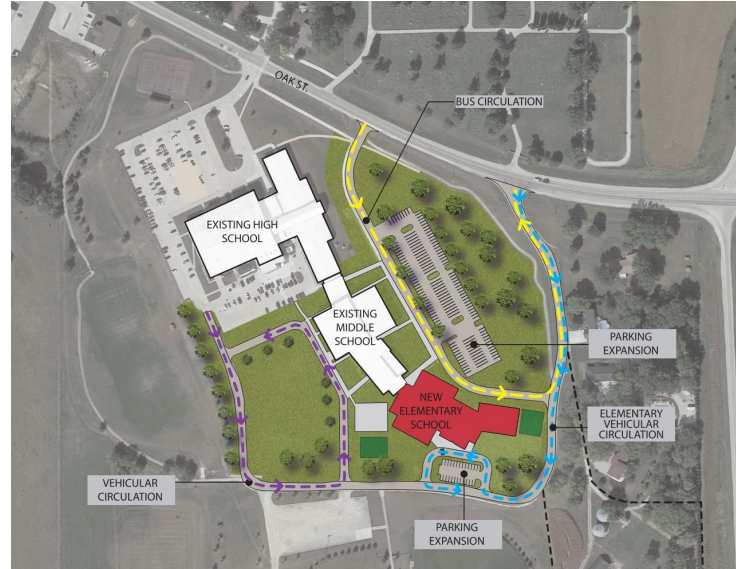

# ELEMENTARY SCHOOL PROJECT

Scan to learn more!

## A new elementary school completes campus

The proposed new elementary school to replace both Shannon and Carpenter Elementary Schools will complete the process of creating a central PK-12 campus.

The new school will be located southeast of the middle school. The diagram to the right shows how vehicle traffic could flow from the main entrance to the high school, middle school, and elementary school separately.

As illustrated in the site plan to the right, buses will continue to enter the site as they do today. Elementary school bus riders will enter the building through an entrance where the middle school and elementary school meet. Because more than half of elementary students ride the bus and an additional 45-50 students arrive early for Panther Academy, the number of additional cars entering the campus each morning and afternoon is expected to be minimal. Parents dropping their kids off or picking them up will enter further to the east (see the teal lines in the graphic) and will continue to the south of the new elementary school, which is the front of the building. There will be two entrances: one main entrance and a separate entrance for Panther Academy (see the floor plans below).

## NEW ELEMENTARY SCHOOL DESIGN CONCEPT

This is a concept of what the new elementary school *could* look like. This view is the front of the building, which faces southwest. Just as you see in the floor plans above, there are two entrances. The main entrance is the one to the left with a glass front. The Panther Academy entrance is by the panther images on the gym.